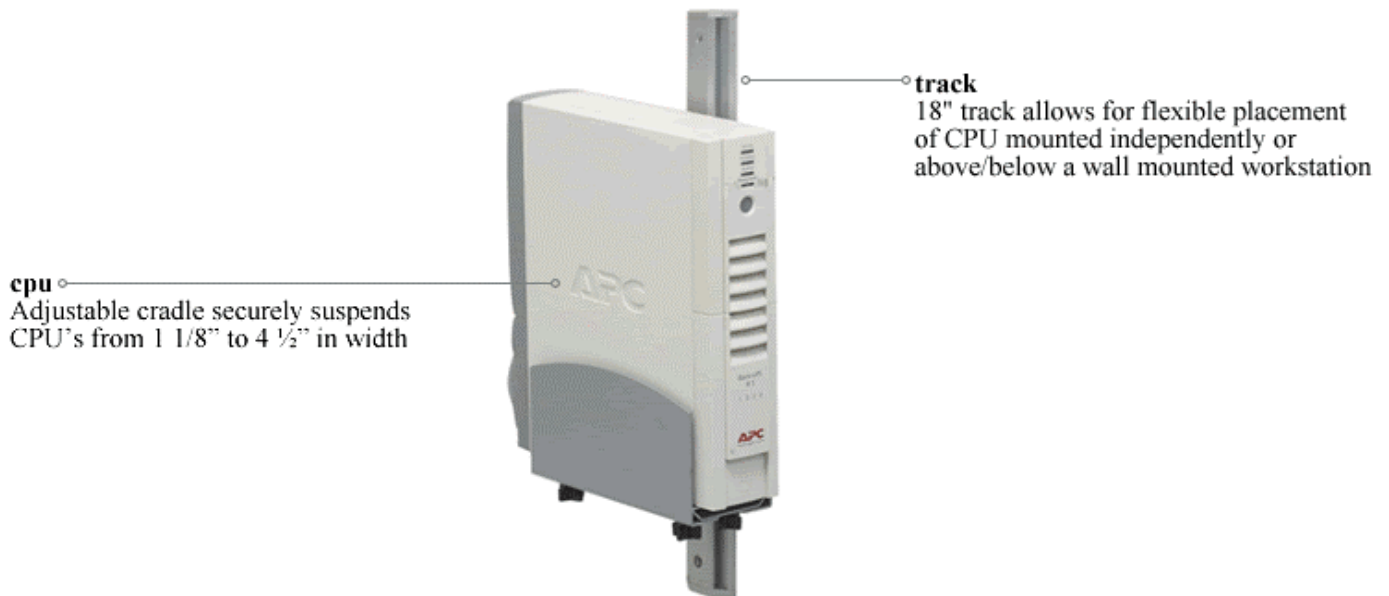

Stand-alone  
Keyboard Wall Mount

**Specifications:**

Cradle Width Adjustment: 1 1/8" – 4 1/2"  
Track Length: 18"  
Color: Silver  
Shipping Weight: 5 lbs  
Box Size: 20" x 8 1/2" x 4 1/2"  
Warranty: 5 Years

CCRXTSCPU52-S

**assembly**

Orders shipped fully assembled.

**Description:**

Streamlined and flexible, this CPU track mount frees up space with 18" of track for proper placement and weight distribution on the wall

**Benefits:**

- Frees up floor space and simplifies cleaning a room
- With 18" of track proper CPU placement can be achieved
- Adjustable cradle to accommodate various chassis sizes

\* Monitor, Mouse and Keyboard not included