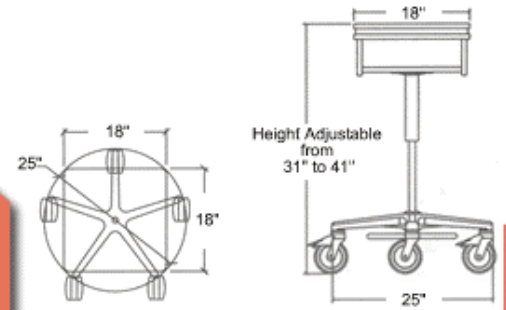

1 8 1 8

work surface

Generous 18" x 18" work space.
No sharp corners prevents injury
and facility damage.
Note: Optional top sizes available at an
additional charge and lead time.

height adjustable

Custom designed pneumatic cylinder allows
height adjustments with a touch of the foot pedal.

FRS Mobile Power

Runtime unmatched by
others in the industry.*

slide thru top

When extra work space is needed.
Convenient slide through work surface
accommodates left or right hand users.

open storage

Convenient storage for paper, file folders
or even a small PC or Form Factor
Open storage dimensions 4"h x 14"d x 15"w

five-star base

25" Aluminum base for
non-tip stability.

casters

4" diameter wheel makes frequent
equipment transportation effortless.
new quiet polyurethane tread and
two (2) locking casters are standard.