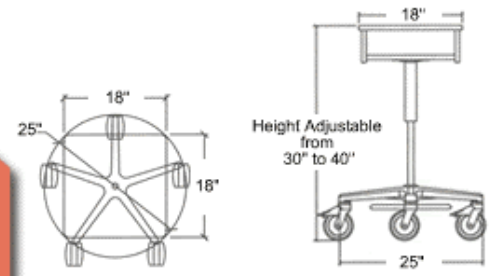

Note: Only the FRS Mobile Power can be used with this cart.