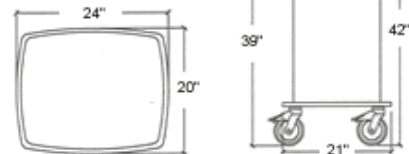

omni center - hybrid
flat panel / laptop

ergonomic monitor mount

Features height, tilt, turn, swivel and front/back adjustments. Accommodates up to a 30lb flat panel screen.

locking laptop door

Laptop sits within a double locking door to provide additional security.

slide through work surface

Extra space accommodates right and left hand users.

pull-out keyboard

Accommodates standard full-size keyboard. Includes slide thru mouse pad tray and wrist rest.

optional power cord

Ten foot medical-grade retractable power cord with 3 AC receptacles.

work surface

Generous 20" x 24" work space.

assembly

Orders shipped fully assembled.

footprint

Unparalleled stability.

casters

NEW 6" rubber tread wheels (two locking) for ease of maneuverability over bumps, cords, carpet, uneven surfaces, ect. Largest in the industry.

Click Here for **Other Configurations**
Customize the drawers, shelves, doors and locks of your OmniCenter to meet your needs.

OX2.H cart
sleek & responsive

The OX2 Series comes standard with many convenient accessories—two handles for mobility and a mouse holder. A basket may be add for additional storage and or a hospital grade retractable cord.

* Monitor, Mouse and Keyboard not included