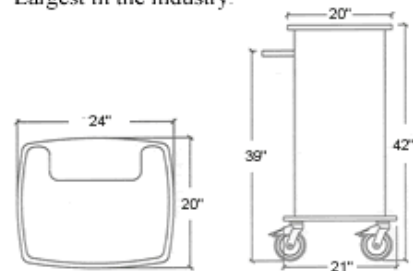

**optional power cord**

ten foot medical-grade retractable power cord with 3 AC receptacles.

**work surface**

Generous 19" x 24" work space.

**assembly**

Orders shipped fully assembled.

**footprint**

Unparalleled stability.

**casters**

NEW 6" rubber tread wheels (two locking) for ease of maneuverability over bumps, cords, carpet, uneven surfaces, ect. Largest in the industry.

Click Here for  
**Other Configurations**

Customize the drawers, shelves, doors and locks of your OmniCenter to meet your needs.