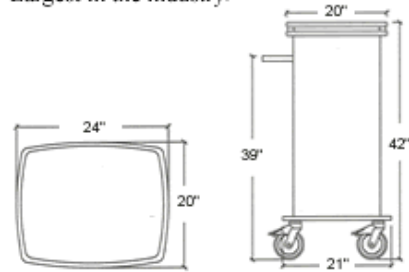

omni center -
flat panel / pc

ergonomic monitor mount

Features height, tilt, turn, swivel and front/back adjustments. Accommodates up to a 30lb flat panel screen.

storage door

Great for storage or organization.

slide through work surface

Extra space accommodates right and left hand users.

pull-out keyboard

Accommodates standard full-size keyboard. Includes slide thru mouse pad tray and wrist rest.

optional power cord

Ten foot medical-grade retractable power cord with 3 AC receptacles.

work surface

Generous 20" x 24" work space.

assembly

Orders shipped fully assembled.

footprint

Unparalleled stability.

casters

NEW 6" rubber tread wheels (two locking) for ease of maneuverability over bumps, cords, carpet, uneven surfaces, ect. Largest in the industry.

Click Here for **Other Configurations**
Customize the drawers, shelves, doors and locks of your OmniCenter to meet your needs.

OX2.PC cart
sleek & responsive

The OX2 Series comes standard with many convenient accessories—two handles for mobility and a mouse holder. A basket may be add for additional storage and or a hospital grade retractable cord.

* Monitor, Mouse and Keyboard not included