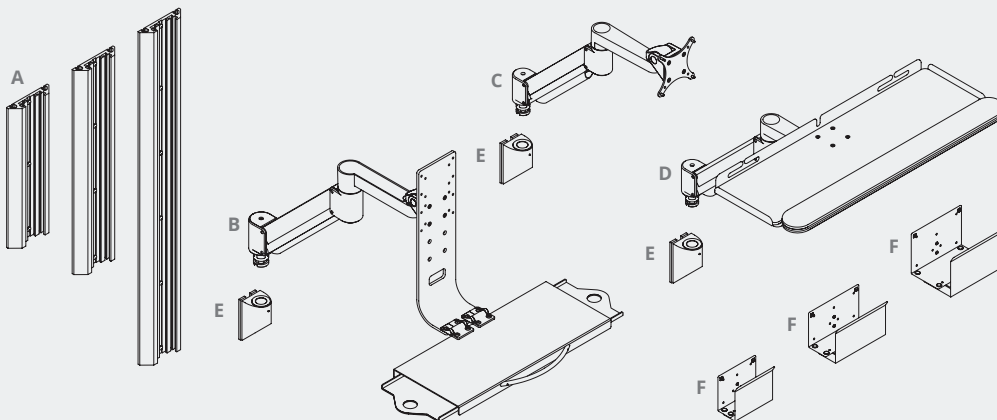

Vertical Wall Track System

COLORS

Choose from white, silver or black.

CABLE MANAGEMENT

Cables are routed through track and hidden behind a cable channel.

CONFIGURABLE

Configure with your choice of monitor arm, keyboard arm or CPU holder.

FLEXIBLE

Individual articulating arms allow for maximum flexibility.

VERTICAL WALL TRACK SYSTEM COMPONENTS

* Requires track mount.

A Wall Track

Choose from three lengths: 13", 19" and 31".

B Data Entry Monitor Arm*

D Keyboard Arm*

Accommodates keyboard and mouse.

Horizontal Range: 32.5" (from wall)

E Track Mount

Mounts arm to track.

F CPU Mount

Adjustable mounts secure CPU.

Choose from three sizes:

Small 2-3" wide

Medium 3-5" wide

Large 5-7" wide